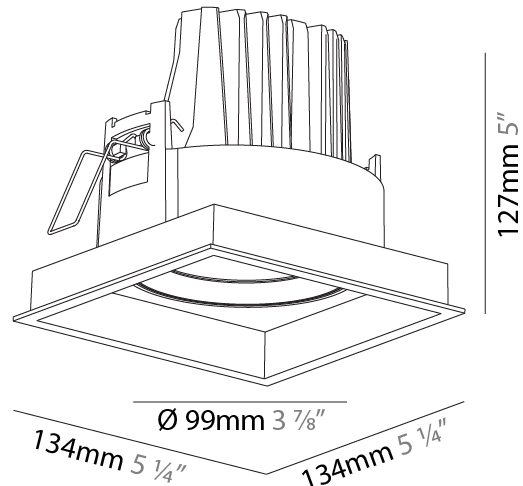

PHYSICAL

Shape: Square
Length (mm): 134
Length (in): 5 1/4
Width (mm): 134
Width (in): 5 1/4
Height (mm): 127
Height (in): 5
Ceiling Thickness (mm): 10 / 12.5 / 15
Ceiling Thickness (in): 3/8 or 1/2 or 9/16
Min. Recessing Depth (mm): 160
Min. Recessing Depth (in): 6 5/16
Light Distribution: Adjustable / Downlight
Weight (kg): 0.8
Weight (lbs): 1.76
Fixture Finish: SSR / BKV / CWI / CRY / HAB / UFT / ITA / RUA / FTG / MYG / LOD / PUS / FRO / FUP / KIA / POP / BLS / SPG / MEY / GOH / GUM / CHC / COM / ABZ / JAG / OBR / MOS / ROR
Fixture Material: Aluminum Die Cast
Cut-out Measurements: 125mm / 4 5/16" x 125mm / 4 5/16"

ELECTRICAL

Lamp Type: LED (Zhaga Standard)
Total Output Wattage (W): 12 / 15
Dimming: Tri-Mode (Non-Dimming and Phase Dimming (120Vac only) and 0-10V Dimming)
Driver Included: No
Driver Location: Recessed Housing
Driver Type: Constant Current - Universal
Housing: See components
Input Voltage (V): 120 - 277
Constant Current (MA): 350

LED

Number of LEDs: 1
Color Temperature (°K): 2700 / 3000 / 3500 / 4000
Max. Delivered Lumen (lm): 830 / 930 / 1010 / 1030
CRI: >90 CRI
Lamp Life (hrs): 50000

OPTICAL

Reflector°: 8
Adjustability: Rotational 355°; Tilt 30°

RATINGS AND CERTIFICATIONS

Certified By: Certified for North American Standards
IP rating: IP20