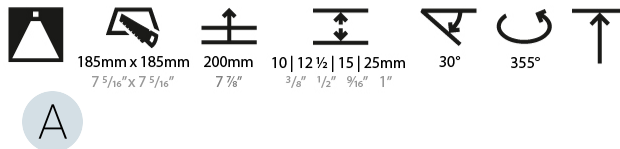

ELECTRICAL

Lamp Type: LED (Zhaga Standard)
Input Wattage (W): 46.2
Total Output Wattage (W): 41.9
Dimming: Tri-Mode (Non-Dimming and Phase Dimming (120Vac only) and 0-10V Dimming)
Driver Included: No
Driver Location: Recessed Housing
Driver Type: Constant Current - Universal
Driver Class: Class 2
Housing: See components
Input Voltage (V): 120 - 277
Constant Current (MA): 1050

LED

Number of LEDs: 1
Color Temperature (°K): 2700 / 3000 / 3500 / 4000
Max. Delivered Lumen (lm): 4030 / 4130 / 4332 / 4420
CRI: >90 CRI
Lamp Life (hrs): 50000
Upon Request: Special Color Temperature RGB-W Tunable White Special LED

OPTICAL

Reflector: 12 / 24 / 40
Adjustability: Rotational 355°; Tilt 30°
Upon Request: Special Beam Angles

RATINGS AND CERTIFICATIONS

Zaneen Group Inc. © 2024, T 1800-388-3382, F 416-247-9319, www.zaneen.com
Certified By: Certified for North American Standards
Available for international specifications by adding "INT" at the end of the existing Model #. For assistance on 'custom' specifications, contact zteam@zaneen.com.
IP Rating: IP44
If a conflict occurs to supply the best product, we reserve the right to change specifications or materials without notice. The most recent specification sheets are found at zaneen.com