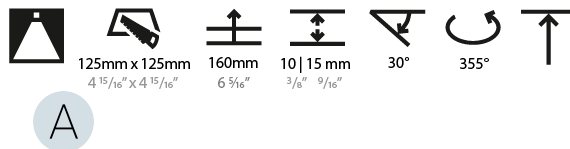

PHYSICAL

Shape: Square
Length (mm): 134
Length (in): 5 1/4
Width (mm): 134
Width (in): 5 1/4
Height (mm): 127
Height (in): 5
Ceiling Thickness (mm): 10 / 12.5 / 15
Ceiling Thickness (in): 3/8 or 1/2 or 9/16
Min. Recessing Depth (mm): 160
Min. Recessing Depth (in): 6 5/16
Light Distribution: Adjustable / Downlight
Weight (kg): 0.8
Weight (lbs): 1.76
Fixture Finish: SSR / BKV / CWI / CRY / HAB / UFT / ITA / RUA / FTG / MYG / LOD / PUS / FRO / FUP / KIA / POP / BLS / SPG / MEY / GOH / GUM / CHC / COM / ABZ / JAG / OBR / MOS / ROR
Fixture Material: Aluminum Die Cast
Cut-out Measurements: 125mm / 4 5/16" x 125mm / 4 5/16"

ELECTRICAL

Lamp Type: LED (Zhaga Standard)
Total Output Wattage (W): 12 / 15
Dimming: Tri-Mode (Non-Dimming and Phase Dimming (120Vac only) and 0-10V Dimming)
Driver Included: No
Driver Location: Recessed Housing
Driver Type: Constant Current - Universal
Housing: See components
Input Voltage (V): 120 - 277
Constant Current (MA): 350

LED

Number of LEDs: 1
Color Temperature (°K): 2700 / 3000 / 3500 / 4000
Max. Delivered Lumen (lm): 830 / 930 / 1010 / 1030
CRI: >90 CRI
Lamp Life (hrs): 50000

OPTICAL

Reflector°: 8
Adjustability: Rotational 355°; Tilt 30°

RATINGS AND CERTIFICATIONS

Certified By: Certified for North American Standards
IP rating: IP20